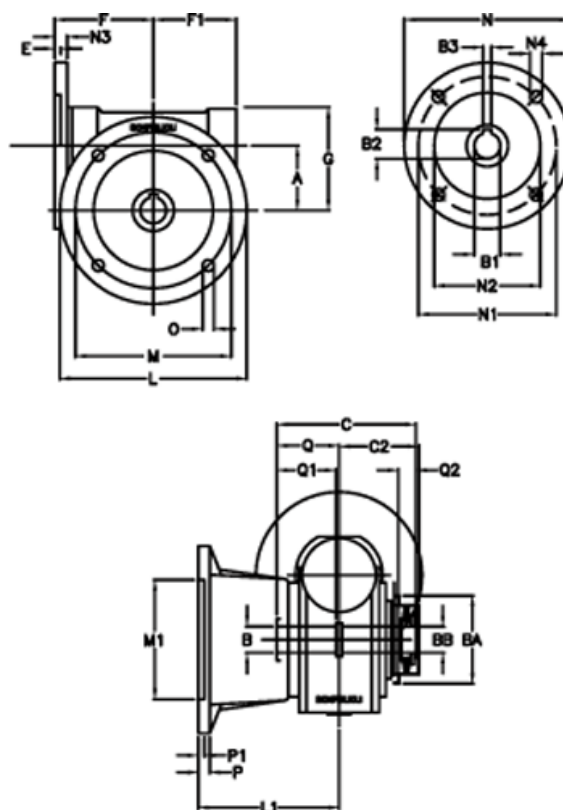

Article number: 390204902463216

Description: Worm Gear with Torque Limiter
VF 49-L1-FA-24 P80B5

Measures

| | | | |
|------------|--------------------------------|-----------|----------|
| a = 49.5 | C2 = 64 | m = 90 | P = 12 |
| B = 25 | Description = VF 49FA-xx-80B14 | M1 = 70 | P1 = 10 |
| B1 E7 = 19 | E = 3 | N = 120 | Q = 51.0 |
| B2 = 21.8 | F = 70 | N1 = 100 | Q1 = 41 |
| B3 H9 = 6 | F1 = 63 | N2 = 80 | Q2 = 15 |
| BA = 63 | g = 80 | N3 = 10.0 | |
| BB H7 = 14 | L = 125 | N4 = 7.0 | |
| C = 105 | L1 = 115 | O = 10.5 | |